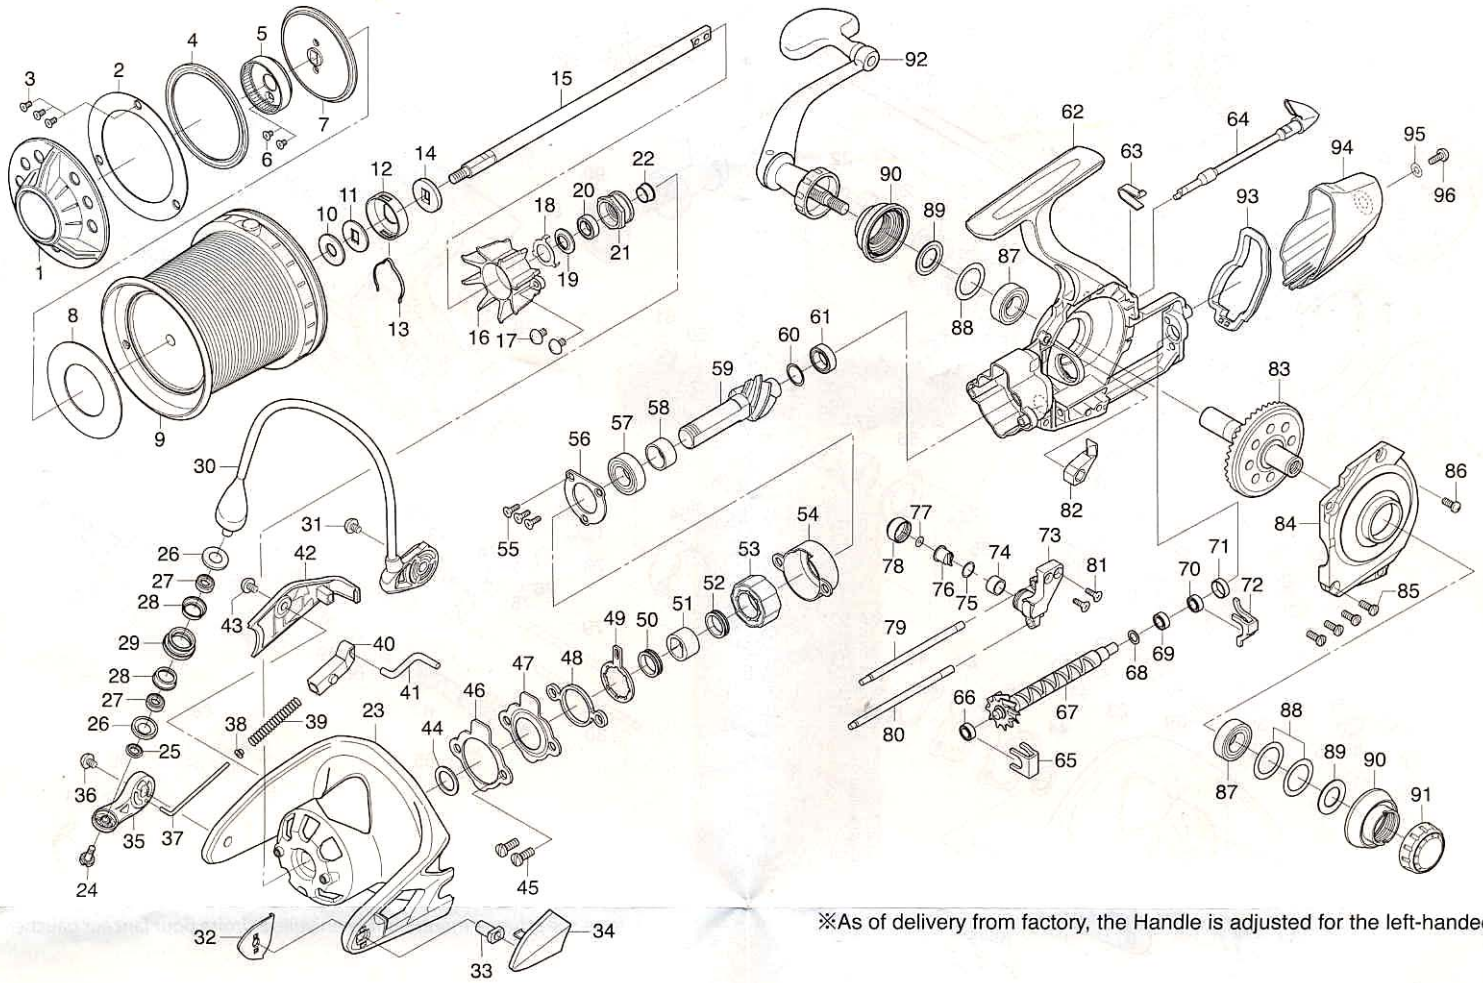

TOURNAMENT-BASIAIR 45遠投 QD

●Dismantled Parts Chart

※As of delivery from factory, the Handle is adjusted for the left-handed

●Parts List

TOURNAMENT-BASIAIR45 遠投 QD

No.	Parts No.	Parts Name	No.	Parts No.	Parts Name	No.	Parts No.	Parts Name
1	6G962902	Drag knob	36	6E007601	Screw (F)	74	6H104501	Collar (I)
2	6G373701	Plate(A)	37	6H105601	Shaft (A)	75	6H129200	Washer (G)
3	6G318501	Screw (A)	38	6H105701	Collar (E)	76	6H104601	Pawl
4	6G374601	Packing (A)	39	6H105801	Spring	77	63750800	Washer (H)
5	6G373601	Drag ratchet	40	6H105501	Bail spring holder	78	6H104701	Nut (B)
6	6G159901	Screw (B)	41	6H105401	Shaft (B)	79	6H103301	Stabilizer bar (A)
7	6G373501	Plate (B)	42	6H106001	Cover (B)	80	6H103401	Stabilizer bar (B)
8	6G373401	Washer (A)	43	6B842102	Screw (G)	81	63521505	Screw (J)
2-9	6H257101	Spool assembly	44	63712837	Washer (E)	82	6H104801	Stopper
10	6E399200	Washer (B)	45	63516414	Screw (H)	83	6G745002	Drive gear
11	6E399203	Washer (C)	46	6H104301	Plate (E)	84	6H257301	Side cover
12	6F204001	Cap	47	6H104201	Packing (D)	85	63516414	Screw (K)
13	6F704902	Leaf spring	48	6H104101	Retainer (A)	86	6G468302	Screw (L)
14	6H108201	Washer (D)	49	6F641401	Plate (F)	87	6G522802	Ball bearing (F)
15	6H104402	Main shaft	50,52	6H103901	Collar (F)	87	6G522802	Ball bearing (G)
16	6H107401	Collar (A)	51	6H131801	Clutch ring	88	6G529500	Washer (I)
17	6G997901	Screw (C)	53	6G314501	One way clutch	89	6G737201	Packing (E)
18	6H107301	Plate (C)	54	6H104001	Roller clutch cover	90	6H102604	Screw (M)
19	6H107201	Packing (B)	55	6E134511	Screw (I)	91	6H108101	Screw (N)
20	6G522702	Ball bearing (A)	56	6H103801	Plate (G)	92	6H107501	Handle
21	6H107101	Rotor nut	57	6G522801	Ball bearing (C)	93	6H105001	Packing (F)
22	6G175401	Collar (B)	58	6H103701	Collar (G)	94	6H105101	Rear cover
23	6H105202	Rotor	59	6H103601	Pinion gear	95	6G253301	Washer (J)
24	6F608901	Screw (D)	60	6G878101	Spring washer	96	63516109	Screw (O)
25	6G740701	Collar (C)	61	6G431002	Ball bearing (D)			
26	6G740501	Packing (C)	62	6H258601	Body			
27	6G370906	Ball bearing (B)	63	6H102301	Anti-reverse cam spring			
28	6G740601	Collar (D)	64	6H102402	Anti-reverse lever			
29	6G745101	Line roller	65	6H103201	Retainer (B)			
30	6H106101	Bail	66,69,70	6G469001	Ball bearing (E)			
31	63516105	Screw (E)	67	6H102801	Worm shaft			
32	6H106501	Plate (D)	68	6B411700	Washer (F)			
33	6H106601	Nut (A)	71	6G176301	Collar (H)			
34	6H106701	Cover (A)	72	6H103501	Retainer (C)			
35	6H105902	Bail arm	73	6H103101	Oscillating slider			