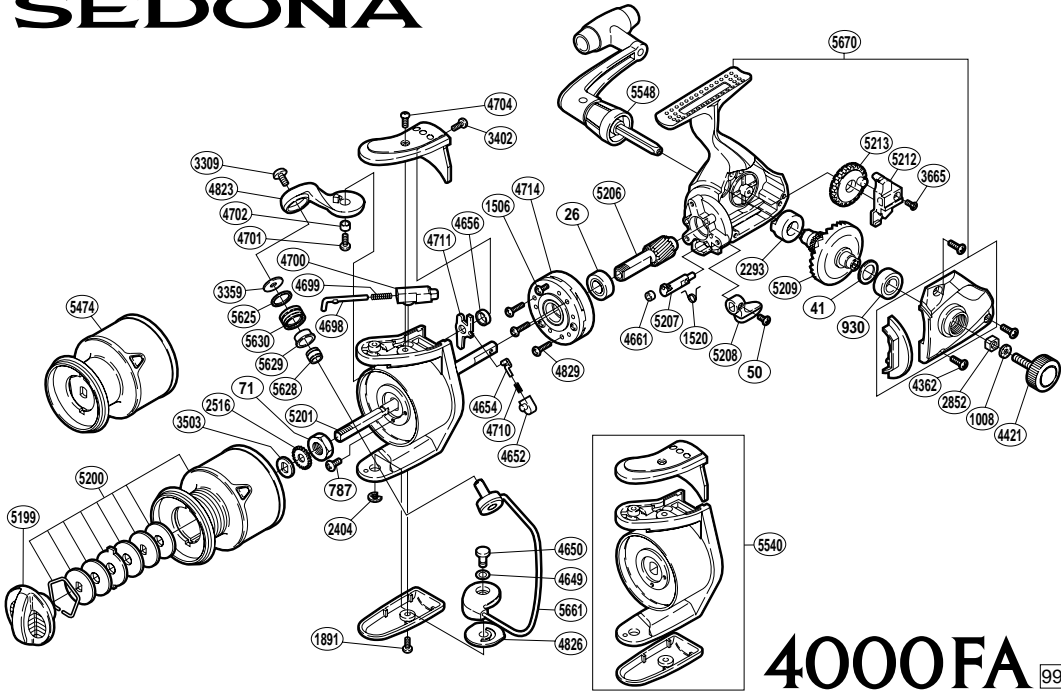

SEDONA

4000FA 99

RD No.	PARTS NAMES	RD No.	PARTS NAMES	RD No.	PARTS NAMES
0026	Ball Bearing	4362	Side Cover Screw	4829	Roller Clutch Screw
0041	Drive Gear Washer	4421	Handle Screw Cap	5199	Drag Knob
0050	Anti-Reverse Lever Screw	4649	Spacer	5200	Spool Assembly (aluminum)
0071	Rotor Nut	4650	Bail Hold Support Shaft	5201	Main Shaft
0787	Nut Lock Screw	4652	Lever Spring Guide (B)	5206	Pinion Gear
0930	Ball Bearing	4654	Lever Spring Guide (A)	5207	Anti-Reverse Cam
1008	Handle Lock Washer	4656	Trip Lever Spacer	5208	Anti-Reverse Lever
1506	Clutch Cover Screw	4661	Anti-Reverse Cam Ring	5209	Drive Gear
1520	Anti-Reverse Cam Spring	4698	Bail Spring Guide (A)	5212	Oscillating Slider
1891	Bail Hold Support Guard Screw	4699	Bail Spring	5213	Oscillating Gear
2293	Drive Gear Bushing	4700	Bail Spring Guide (B)	5474	Spool Assembly (graphite)
2404	"E" Lock	4701	Bail Arm Screw	5540	Rotor Assembly
2516	Spool Support	4702	Bail Arm Bushing	5548	Handle Assembly
2852	Handle Screw Lock	4704	Bail Spring Cover Screw (large)	5625	Line Roller Spacer
3309	Line Roller Screw	4710	Lever Spring	5628	Line Roller Collar
3359	Line Roller Washer	4711	Bail Trip Lever	5629	Line Roller Bushing
3402	Bail Spring Cover Screw (small)	4714	Roller Clutch Assembly	5630	Line Roller
3503	Spool Washer	4823	Bail Arm	5661	Bail Assembly
3665	Slider Retainer Screw	4826	Bail Hold Support Spacer	5670	Body Assembly